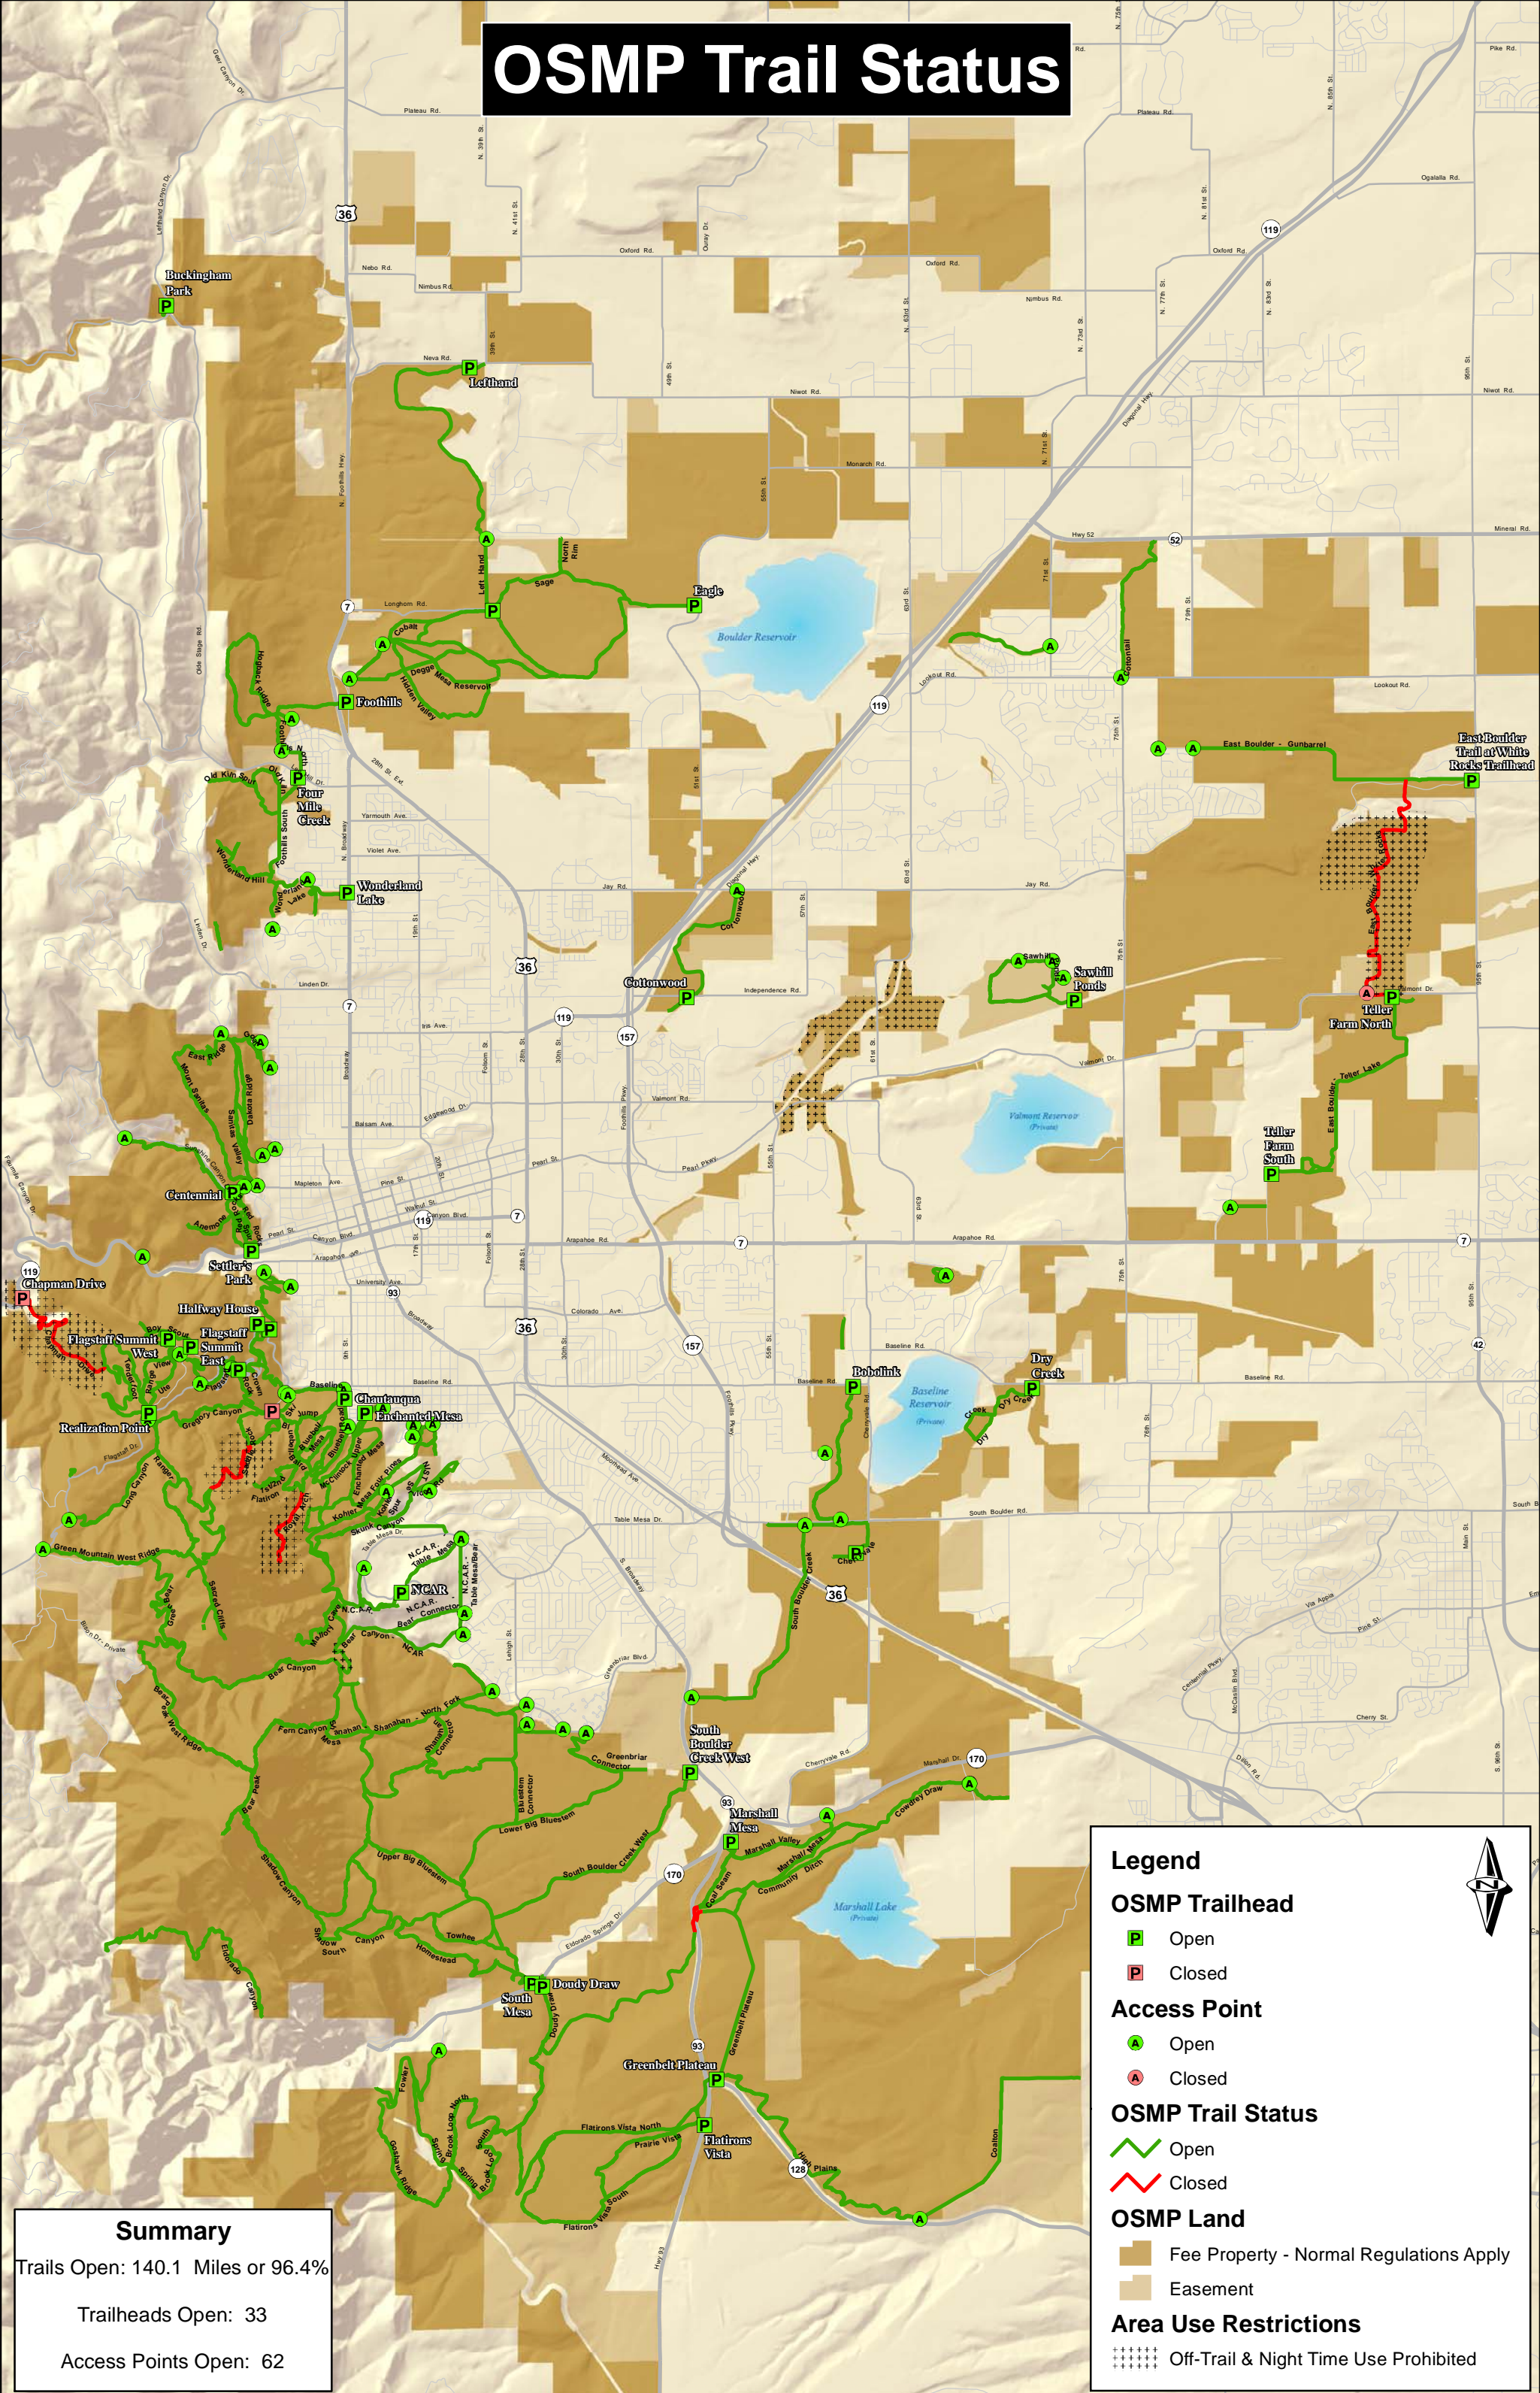

OSMP Trail Status

Summary
 Trails Open: 140.1 Miles or 96.4%
 Trailheads Open: 33
 Access Points Open: 62

Legend

OSMP Trailhead
 Open
 Closed

Access Point
 Open
 Closed

OSMP Trail Status
 Open
 Closed

OSMP Land
 Fee Property - Normal Regulations Apply
 Easement

Area Use Restrictions
 Off-Trail & Night Time Use Prohibited